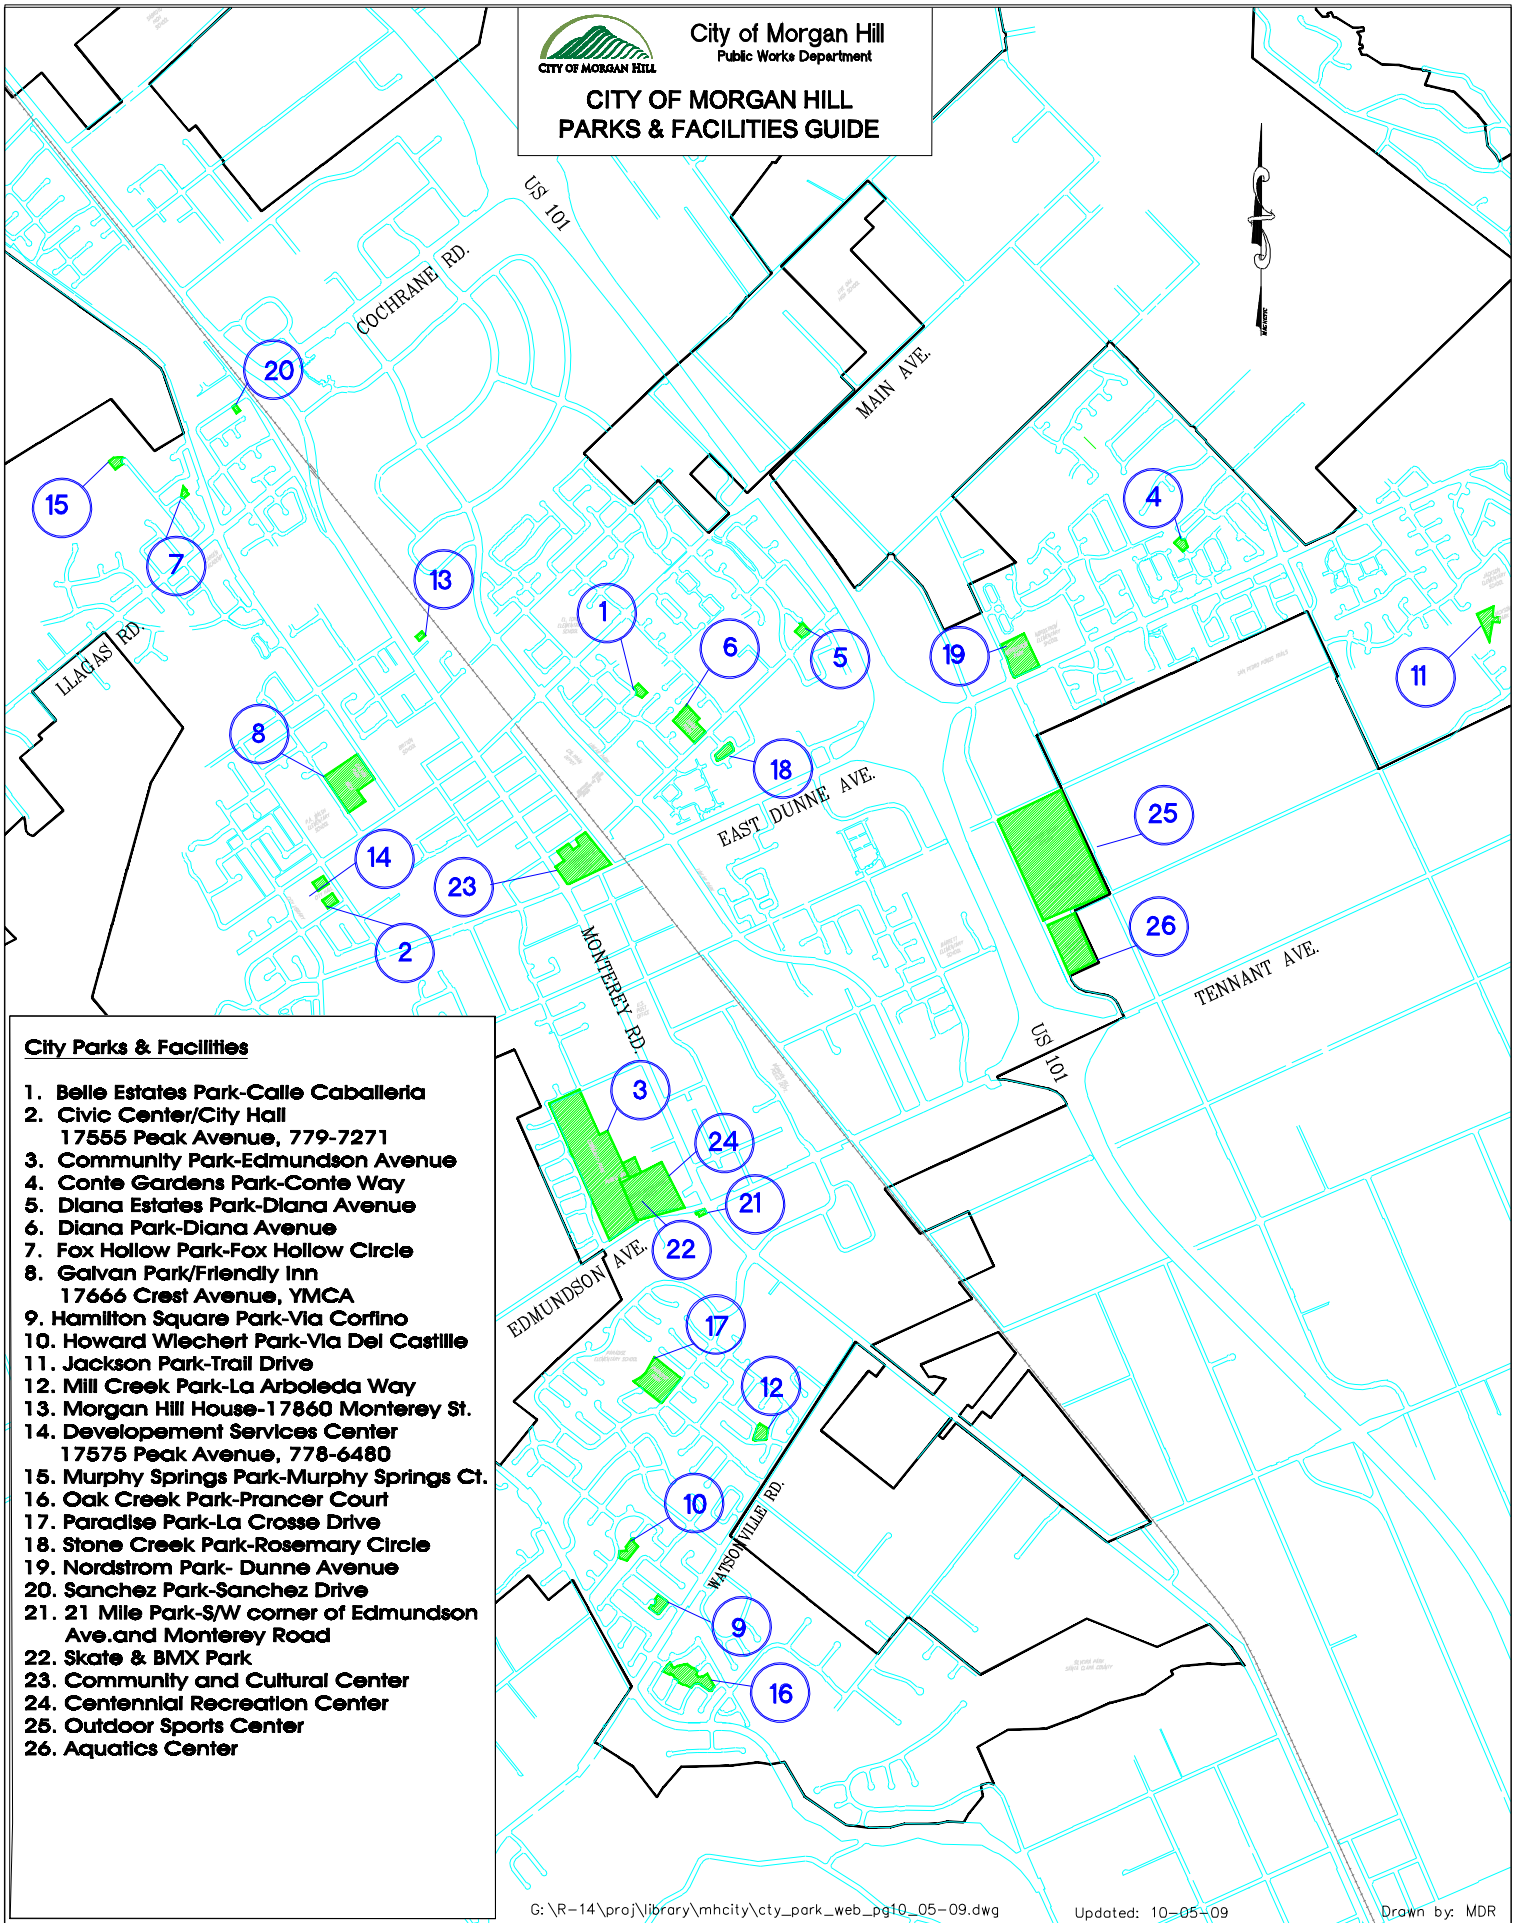

### CITY OF MORGAN HILL PARKS & FACILITIES GUIDE

#### City Parks & Facilities

1. Belle Estates Park-Calle Caballera
2. Civic Center/City Hall  
17555 Peak Avenue, 779-7271
3. Community Park-Edmundson Avenue
4. Conte Gardens Park-Conte Way
5. Diana Estates Park-Diana Avenue
6. Diana Park-Diana Avenue
7. Fox Hollow Park-Fox Hollow Circle
8. Galvan Park/Friendly Inn  
17666 Crest Avenue, YMCA
9. Hamilton Square Park-Via Corfino
10. Howard Wiechert Park-Via Del Castille
11. Jackson Park-Trail Drive
12. Mill Creek Park-La Arboleda Way
13. Morgan Hill House-17860 Monterey St.
14. Development Services Center  
17575 Peak Avenue, 778-6480
15. Murphy Springs Park-Murphy Springs Ct.
16. Oak Creek Park-Prancer Court
17. Paradise Park-La Crosse Drive
18. Stone Creek Park-Rosemary Circle
19. Nordstrom Park- Dunne Avenue
20. Sanchez Park-Sanchez Drive
21. 21 Mile Park-S/W corner of Edmundson Ave. and Monterey Road
22. Skate & BMX Park
23. Community and Cultural Center
24. Centennial Recreation Center
25. Outdoor Sports Center
26. Aquatics Center